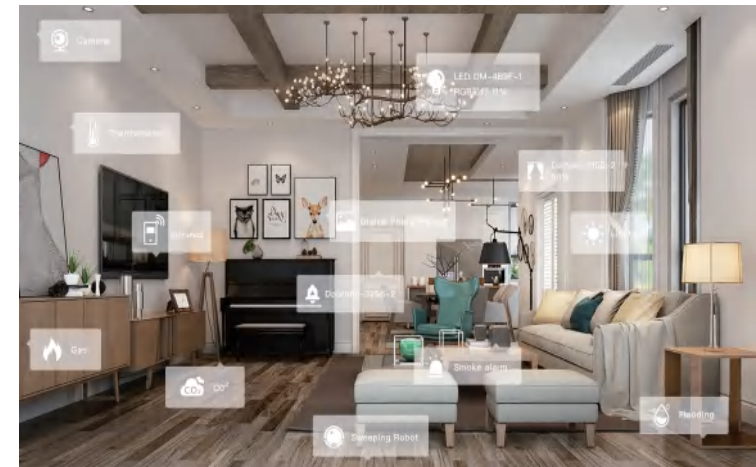

Smart Home

Company Profile

RSH-TECH We Founded in 2008 and Located in ShenZhen.
Covering an area of 3000 square meters and Total 100 employees.
We focus on Smart home products.

We have two brand RSH & Himojo.

Our Main products is Smart Plug/Smart Sensor/Smart Tag/Muilti-Gateway (Zigbee+Bluetooth)/Smart Curtain Robot/Smart Fingerbot/Smart Breaker/Smart Scene panel

Our advantage:

- We have independent product R&D capabilities and the ability to quickly iterate products
- More than 10+ Chipset Solution Company work with us. so we can provide wide product catogiores.
- Fast shipping within 24 hours.
- All products are in Stock.
- We offer professional OEM & ODM service.
- We offer one-stop smart home solution

Company qualification: ISO9001 & BSCI

Product qualitifcation: We have own Patent for housing/
software/technical & CE FCC WEEE certification.

16yrs
Industry
experience

3000m²
Premium
factory

Best
Complete
Certificate

Team
Professional
R&D team

Serve
Impeccable
Business Service

15kinds
Quality
Inspections

OEM

ODM