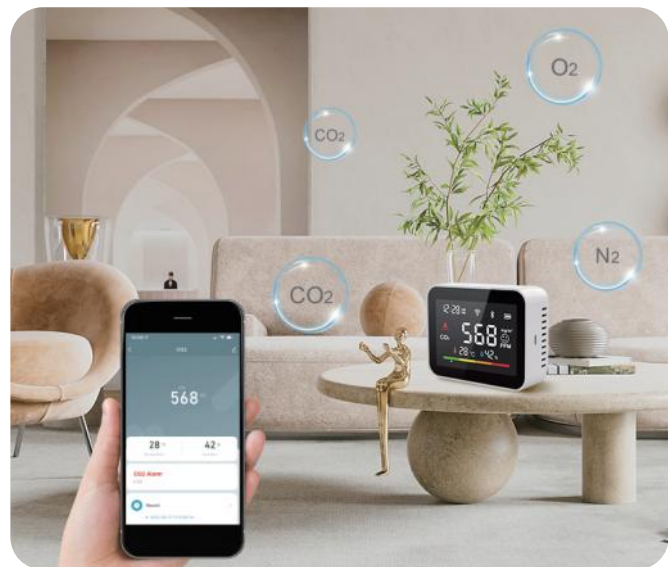

Smart Air Quality Series (ZigbeeWiFi)

Smart Air Quality (PM, CO2, VOC,
Humidity, Temp, Pressure)