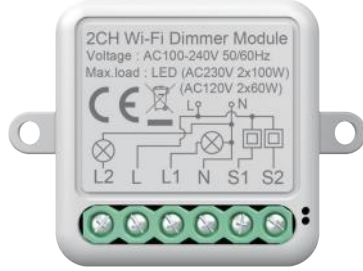

Dimmer Breaker-1/2/ Gang