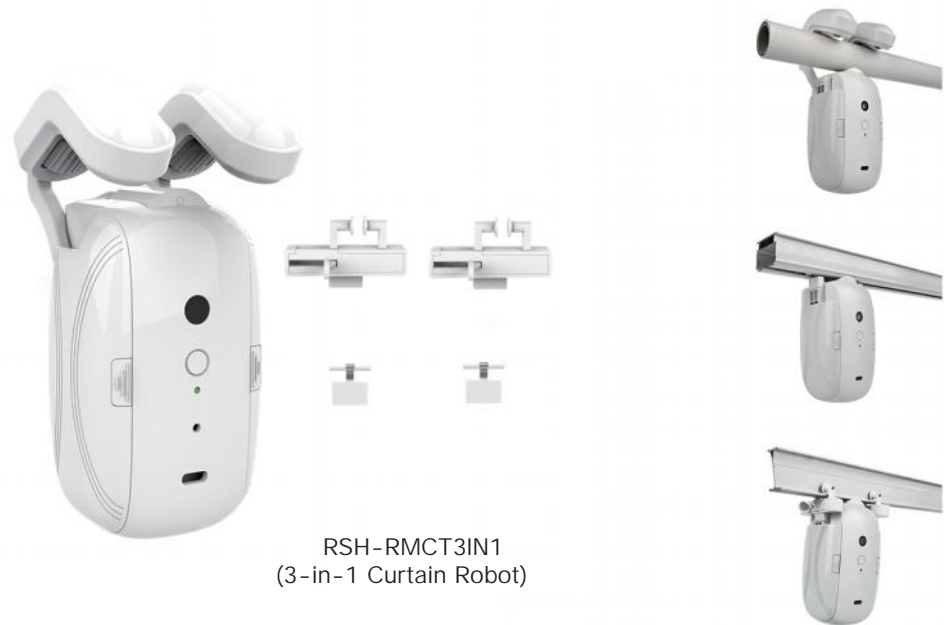

# Smart Switch with Touch Panel (WiFi/ZigBee/Matter)

US/AU/BR (1-4 Gang)

EU/UK(1-4 Gang)

# Smart Bulb Series (WiFi/Bluetooth Mesh/Zigbee/Matter)

Smart LED Light Bulb, RGBCW Color Changing, 2.4 GHz Wi-Fi, Works with Alexa & Google Home

 **Smart Central Controller (WiFi/ZigBee/Bluetooth)**

SCP02-EU/USA

SCP01-EU

SCP03-USA

SCP01-EU

Smart Fingerbot Series (Zigbee/Bluetooth)

Fingerbot-01-V2

Fingerbot-04

HomeHub-GW11

Smart Bluetooth Fingerbot Plus, Wireless Smart Light Switch Button Pusher Bot, Remote Control Smart Life Tuya App, Add Fingerbot Hub Make it Compatible Alexa and Google Home

## Smart Curtain Robot Series (WiFi/Zigbee/Bluetooth)

RSH-RMCT3IN1  
(3-in-1 Curtain Robot)

Smart Curtain Robot Wireless App Automate Timer Control, Bluetooth & Zigbee Hub required to Make it Compatible with Alexa, Google Home