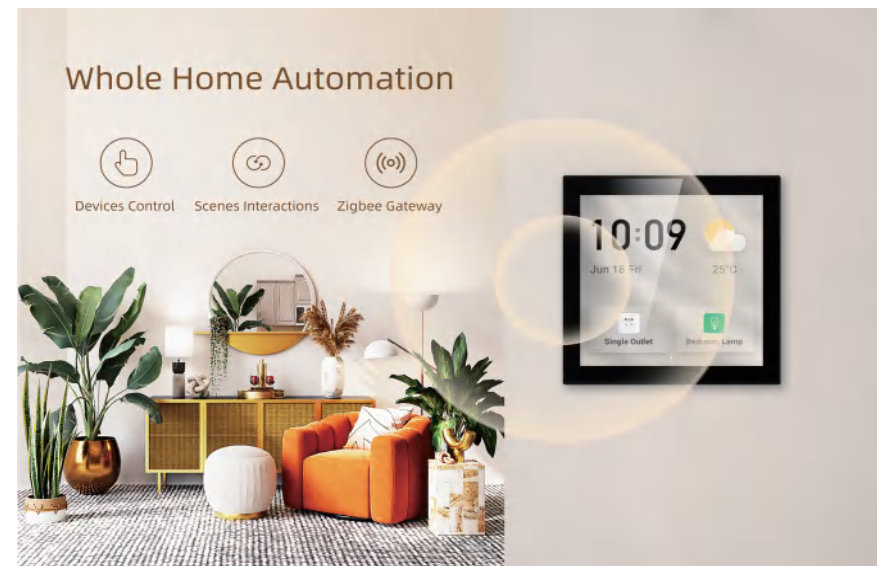

# Smart Switch with Touch Panel (WiFi/ZigBee/Matter)

US/AU/BR (1-4 Gang)

EU/UK(1-4 Gang)

# Smart Bulb Series (WiFi/Bluetooth Mesh/Zigbee/Matter)

Smart LED Light Bulb, RGBCW Color Changing, 2.4 GHz Wi-Fi, Works with Alexa & Google Home

 **Smart Central Controller (WiFi/ZigBee/Bluetooth)**

SCP02-EU/USA

SCP01-EU

SCP03-USA

SCP01-EU

Smart Fingerbot Series (Zigbee/Bluetooth)

Fingerbot-01-V2

Fingerbot-04

HomeHub-GW11

Smart Bluetooth Fingerbot Plus, Wireless Smart Light Switch Button Pusher Bot, Remote Control Smart Life Tuya App, Add Fingerbot Hub Make it Compatible Alexa and Google Home