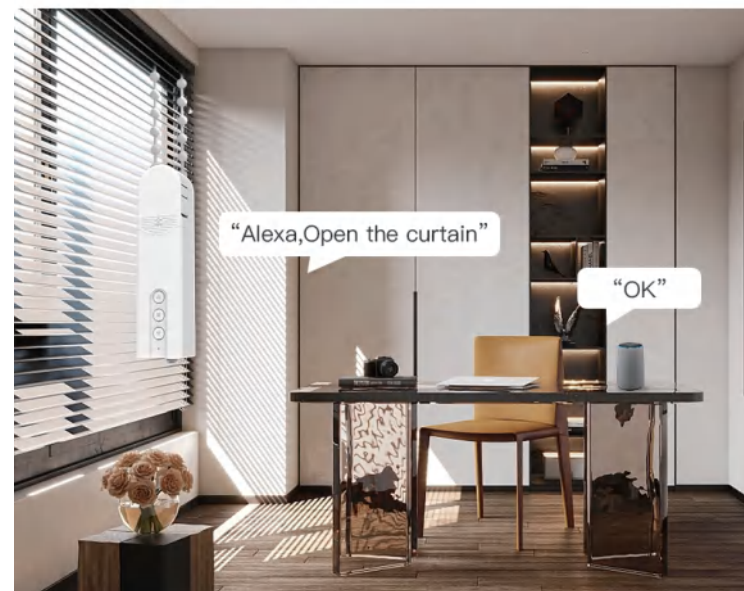

Voice control

Free your hands and make life more convenient