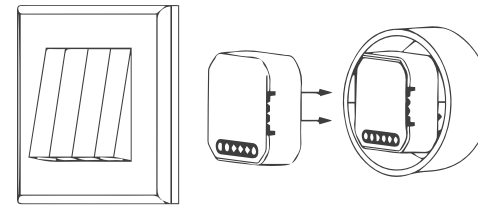

## Small and Compact

Tiny body suitable for various of mounting boxes

Smart Breaker Switch Wireless Remote Control Electrical for Household Appliances Compatible with Alexa DIY Your Home via Iphone Android Tuya App