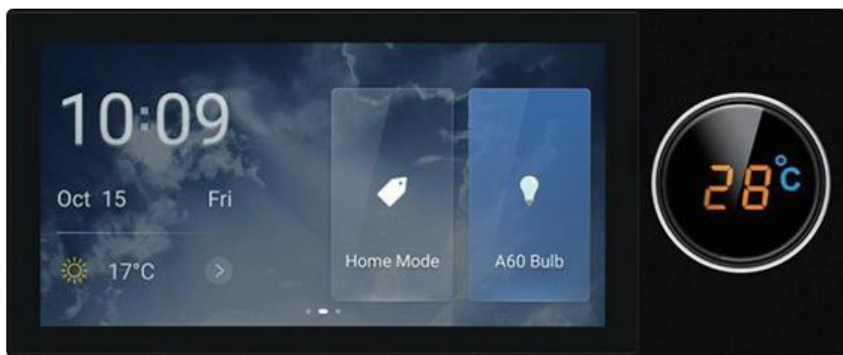

# Smart Switch with Touch Panel (WiFi/ZigBee/Matter)

US/AU/BR (1-4 Gang)

EU/UK(1-4 Gang)

# Smart Bulb Series (WiFi/Bluetooth Mesh/Zigbee/Matter)

Smart LED Light Bulb, RGBCW Color Changing, 2.4 GHz Wi-Fi, Works with Alexa & Google Home

 **Smart Central Controller (WiFi/ZigBee/Bluetooth)**

SCP02-EU/USA