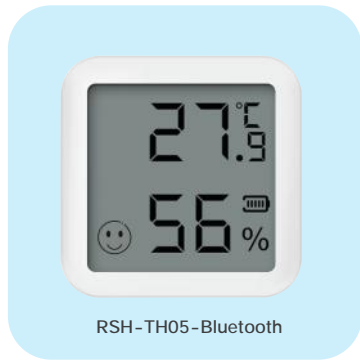

# Smart Humidity Sensor Series (WiFi/Zigbee/Bluetooth)

RSH-TH03-WiFi

RSH-HS03-ZigBee

RSH-HS09-ZigBee

RSH-TH05-Bluetooth

RSH-HS06-ZigBee

RSH-HS07-ZigBee